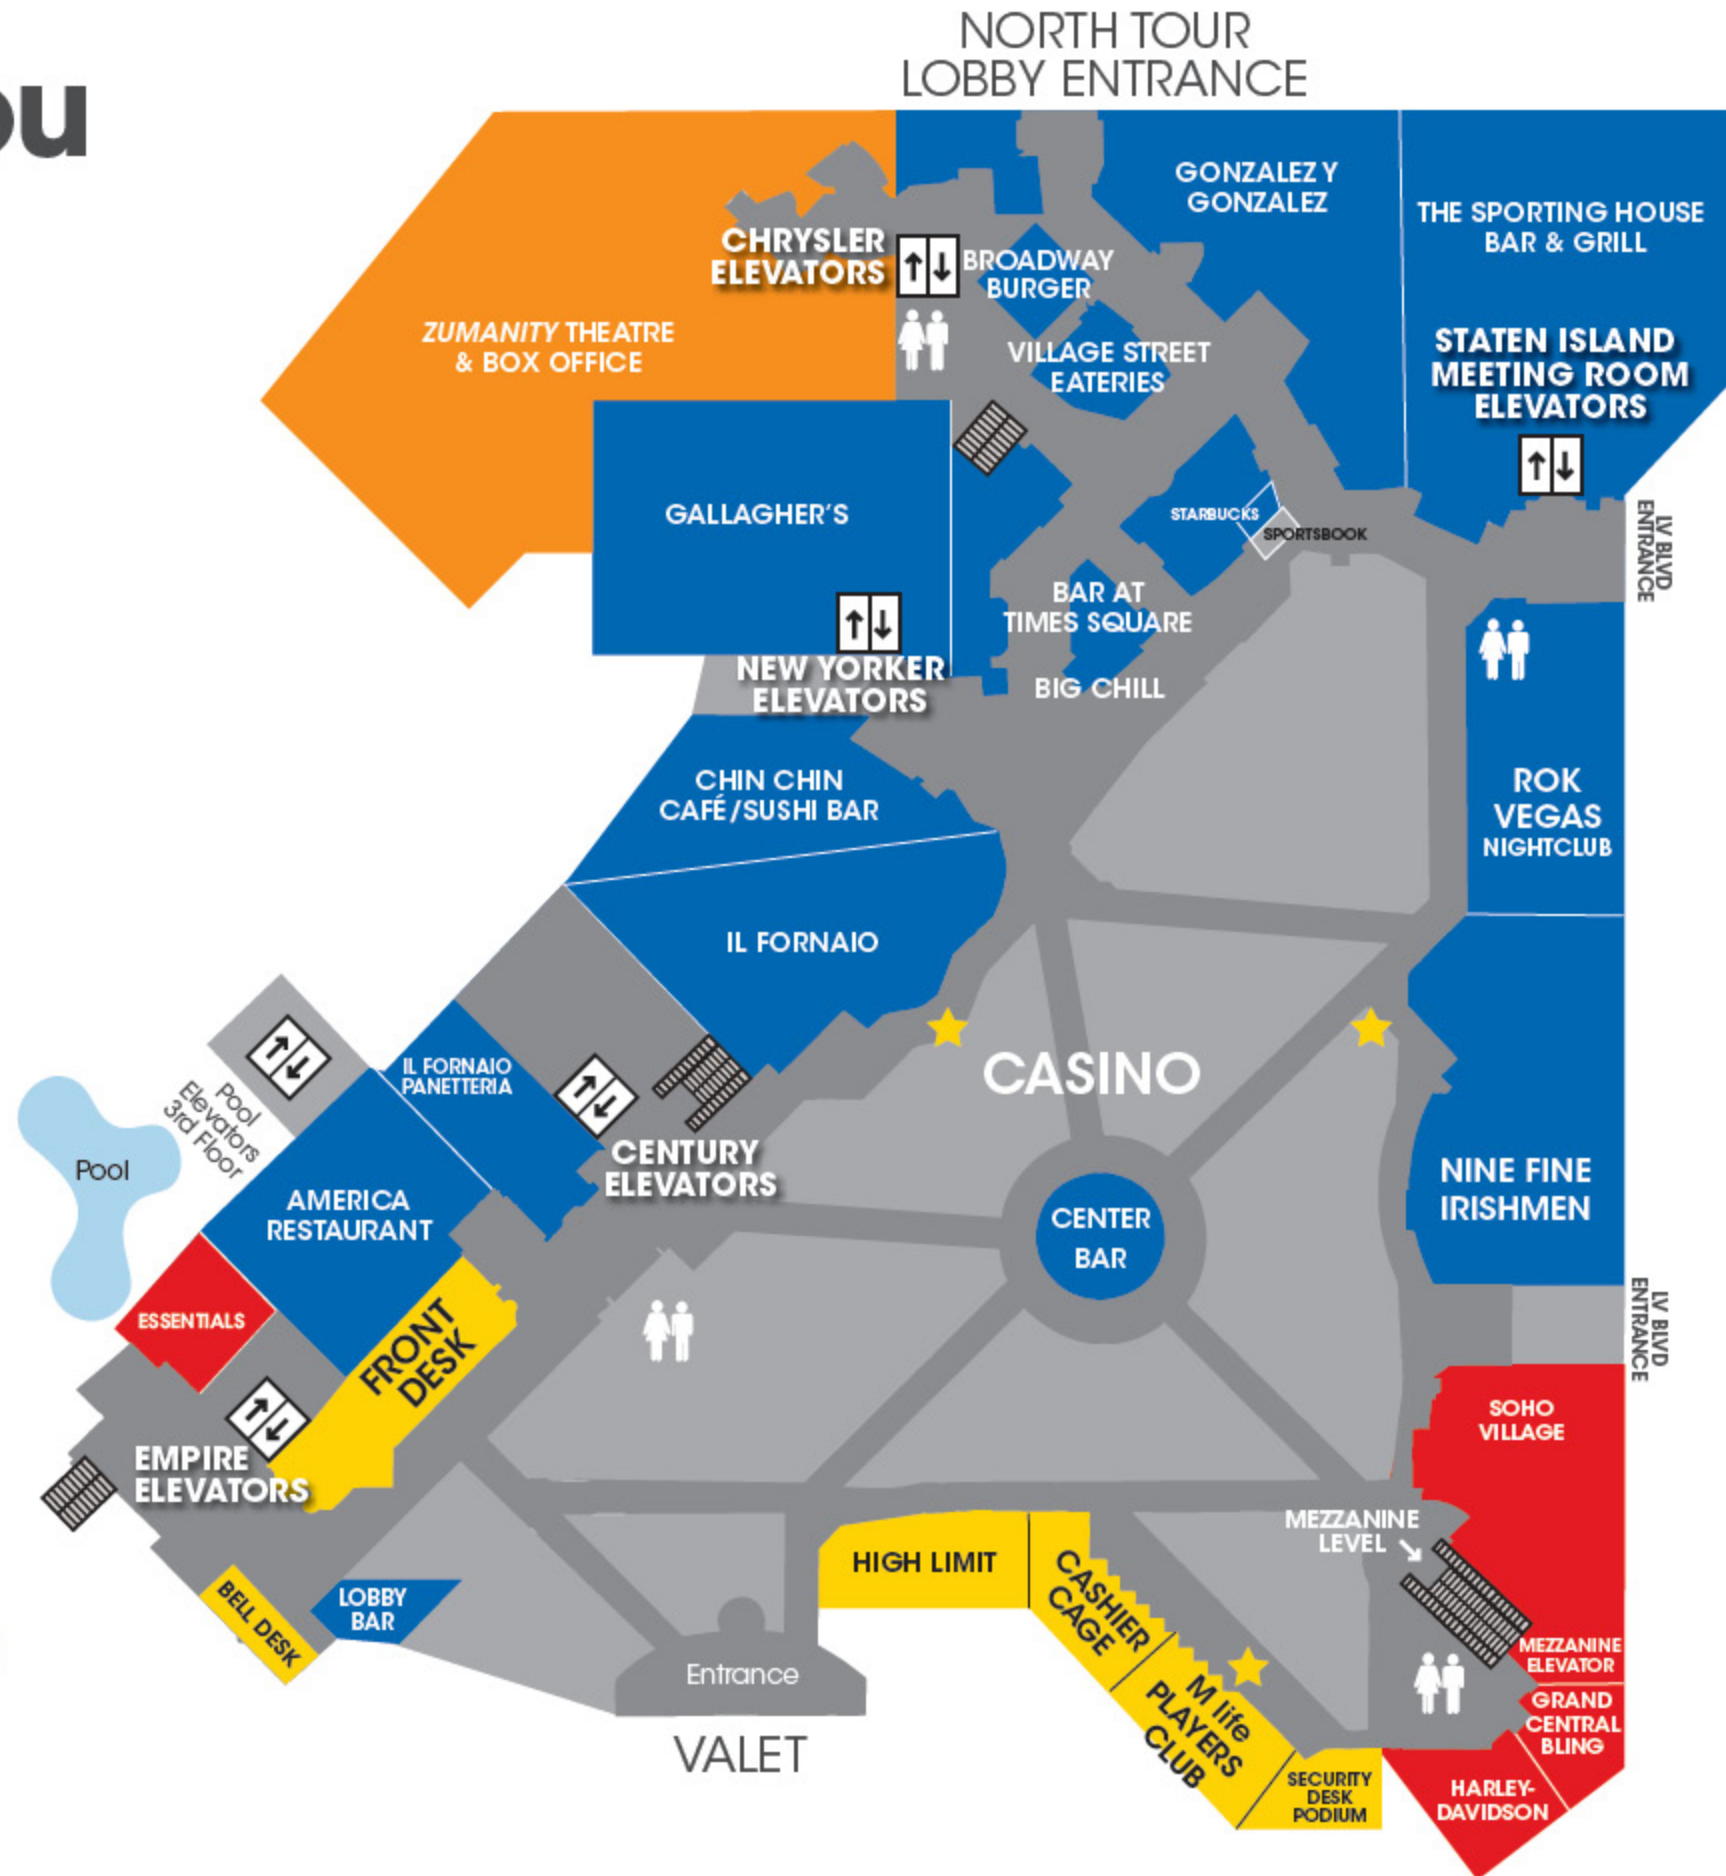

In case you get lost.

Second Floor

Use escalator by Century Elevators to access:

- Arcade
- Nathan's
- The Roller Coaster
- North Walkway to Parking

Use Century Elevators to access:

- Meeting Rooms

Use Empire Elevators to access:

- Meeting Rooms

Third Floor

Accessible by all elevators:

- Spa & Salon/Fitness Center

Mezzanine

Use Mezzanine Escalator to access:

- Nathan's
- New York Pizzeria
- Pour 24
- Coyote Ugly
- Starbucks
- Shopping
- Excalibur Walkway
- MGM Grand Walkway

★ M life Player's Club Kiosks

RESTAURANTS & BARS
HOTEL SERVICES
RETAIL SHOPS

newyorknewyork.com 866.815.4365

NEW YORK NEW YORK™
LAS VEGAS HOTEL & CASINO